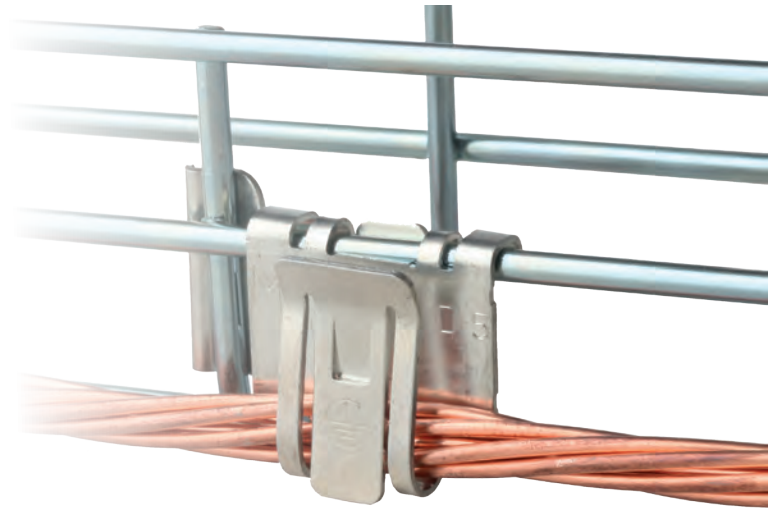

# Earthing Bonding clip for Cable Trays

Fast and tool-free equipotential connection solution, ideal for Basket and Perforated cable trays

## T'clip® ON PERFORATED CABLE TRAYS CE

- ✓ Quick and easy installation
- ✓ No tools required
- ✓ Qualified according to the standard EN 61439-1
- ✓ Fixing time approximated 5 times faster\*

*Than traditional methods compared to bolted solutions (clamp type)*

# Earthing Bonding clip for Cable Trays