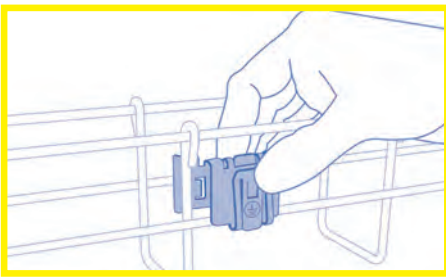

QUICK AND EASY INSTALLATION IN 3 STEPS WITHOUT ANY TOOL

Press FCLIP against the basket type cable tray.