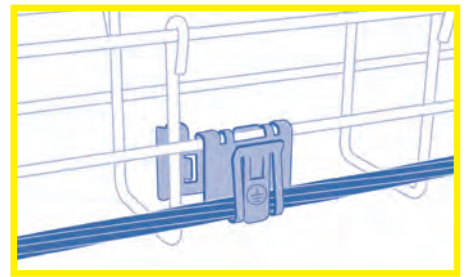

## F'CLIP®

Type	Part number	Item code	Pack.	Material	Capacity
Wired path Ø 3 to 5 mm	<b>NEW</b> FCLIP6-10	7341982	40 pcs	Tinned Steel	6 to 10 mm <sup>2</sup>
	FCLIP16-35	7341980	40 pcs		16 to 35 mm <sup>2</sup>

### QUICK AND EASY INSTALLATION IN 3 STEPS WITHOUT ANY TOOL

Press FCLIP against the basket type cable tray.

Push it vertically until it has been locked.

Insert the uninsulated earthing cable into the clip and lock.