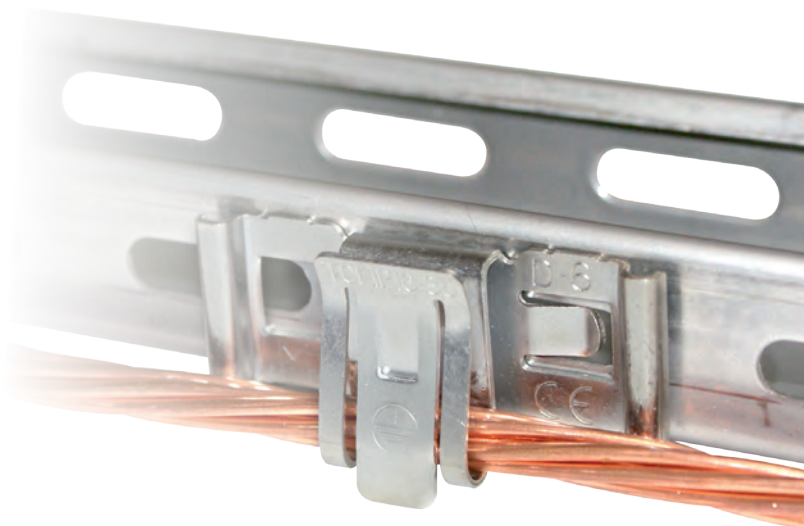

# Earthing Bonding clip for Cable Trays

Fast and tool-free equipotential connection solution, ideal for Basket and Perforated cable trays

## T'clip® ON PERFORATED CABLE TRAYS CE

- ✓ Quick and easy installation
- ✓ No tools required
- ✓ Qualified according to the standard EN 61439-1
- ✓ Fixing time approximated 5 times faster\*

*Than traditional methods compared to bolted solutions (clamp type)*

# Earthing Bonding clip for Cable Trays