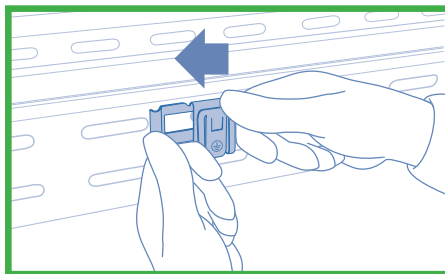

### QUICK AND EASY INSTALLATION IN 3 STEPS WITHOUT ANY TOOL

Press FCLIP against the basket type cable tray.

Push it vertically until it has been locked.

Insert the uninsulated earthing cable into the clip and lock.

### QUICK AND EASY INSTALLATION IN 3 STEPS WITHOUT ANY TOOL

Press TCLIP against the cable tray.

Push it laterally towards the left side until it has been locked.

Insert the uninsulated earthing cable into the clip and lock.